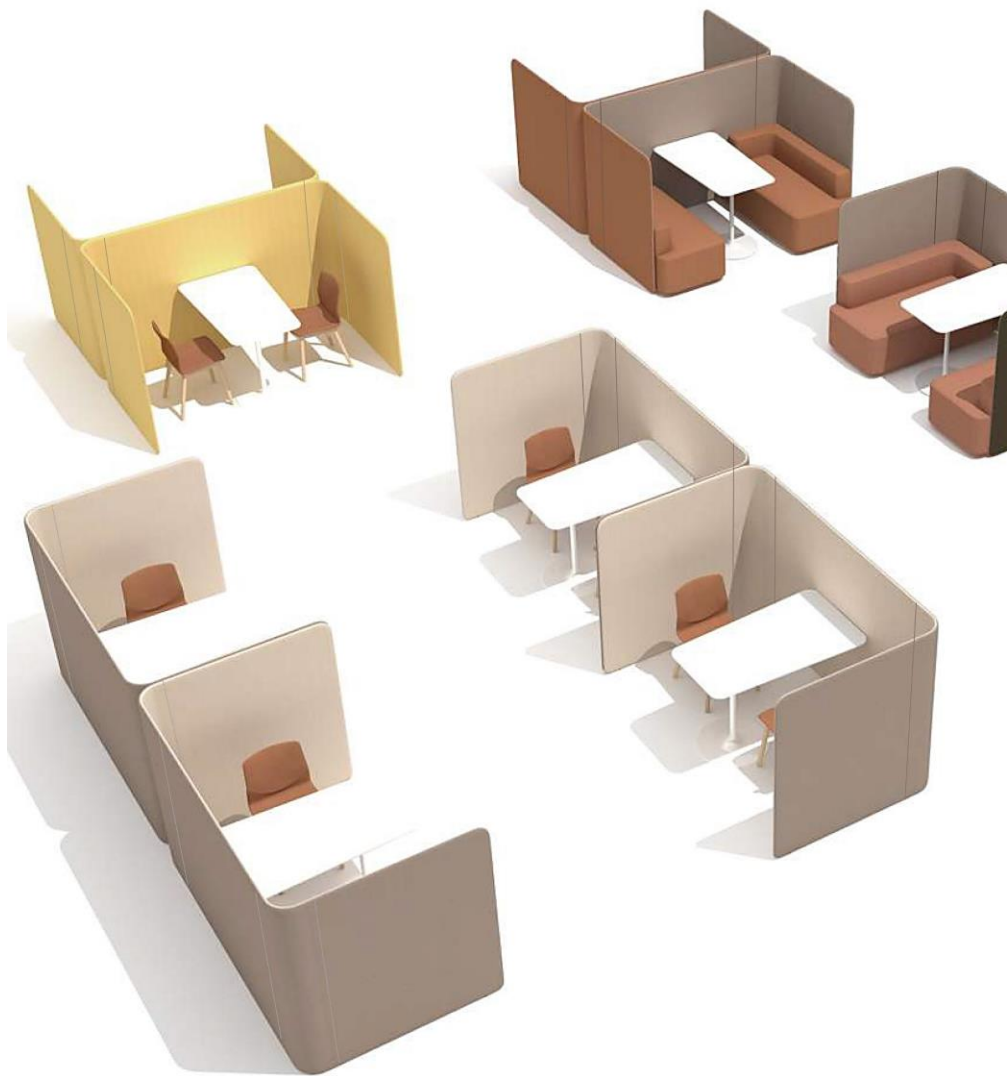

MASS can be made with two sides in different fabric colours. An outer side in darker colour can provide a solid definition of space while a lighter interior colour makes you feel less stressful to stay inside.

採用全布包裹的設計，捨棄多餘的框架外觀，帶出柔和迎人的氣氛。MASS可選用內外不同的布料顏色。向外的部份以深色劃分出明確的空間，內部用上淺色則可讓安坐其中的人感到輕鬆自在。

MS allows modulation into an array of shapes to match your furnishing. Available in different width and height, MS is ideal for achieving a perfect balance between privacy and visibility.

MS 間隔系統可隨意組合出多種不同形狀，具有不同的寬度及高度，輕鬆助你在私隱度和透明度之間達到理想的平衡。

The versatile and flexible nature of MASS make it easy to configure and reconfigure in response to continuous changes in needs.

MASS 靈活可變的特質讓你在完成組合後，日後如有需要改變，也可輕鬆作出改動。

With an array of add-ons, each cell can be constructed to fit different style and usage.

系列備有各式各樣的配件，每個間隔都可按喜好需要去組合。

Solid Panel (90°)
方角屏風

Solid Panel
(Two Curved Corners)
單邊弧角屏風

Free Standing
(Four Curved Corners)
雙邊弧角屏風